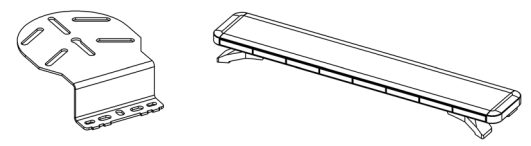

Light bar kit Caddy/Caddy Maxi 16- (front/rear)

2 x 62889 19791-04

2 x R6288 2 x R6289 2 x M8x25 R6600