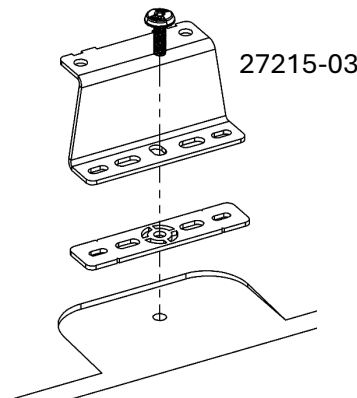

# Assembly instruction

Part Number: RR188647000

Description: Roof bar kit Transit 14- L3-L4 H2/H3, 4 bars

Revision date: 2025-03-24

8x 27215-03

8x 27200-03

8x 27290-03

4x

16x M8x16

16x M8

8x M8x25

1x

1

2

3